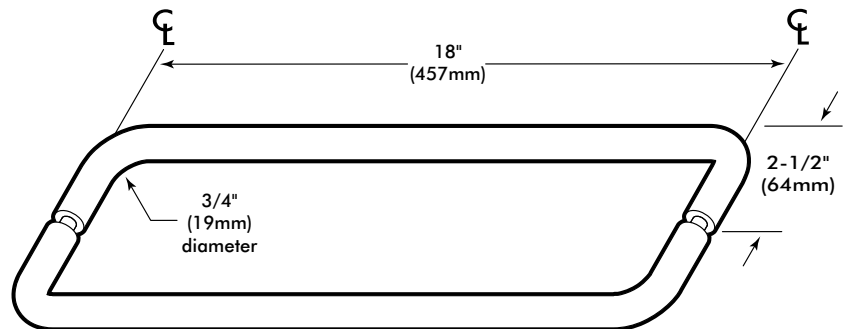

hmiglass.com

SPECIFICATIONS:

Glass Thickness: 1/4" (6mm) to 1/2" (12mm)

Material: Tubular brass

Holes: Requires 1/2" holes at 18" on center

Includes: Washers, insert & allen wrench

AVAILABLE FINISHES:

- CH - Chrome
- GO - Gold (brass)
- NI - Brushed Nickel
- RO - Roman Bronze
- OB - Oil Rubbed Bronze (painted)

NOTES:

- For use only with tempered 1/4" to 1/2" glass
- Never use abrasive cleaners on the finish as they may damage the finish.

DRAWINGS NOT TO SCALE